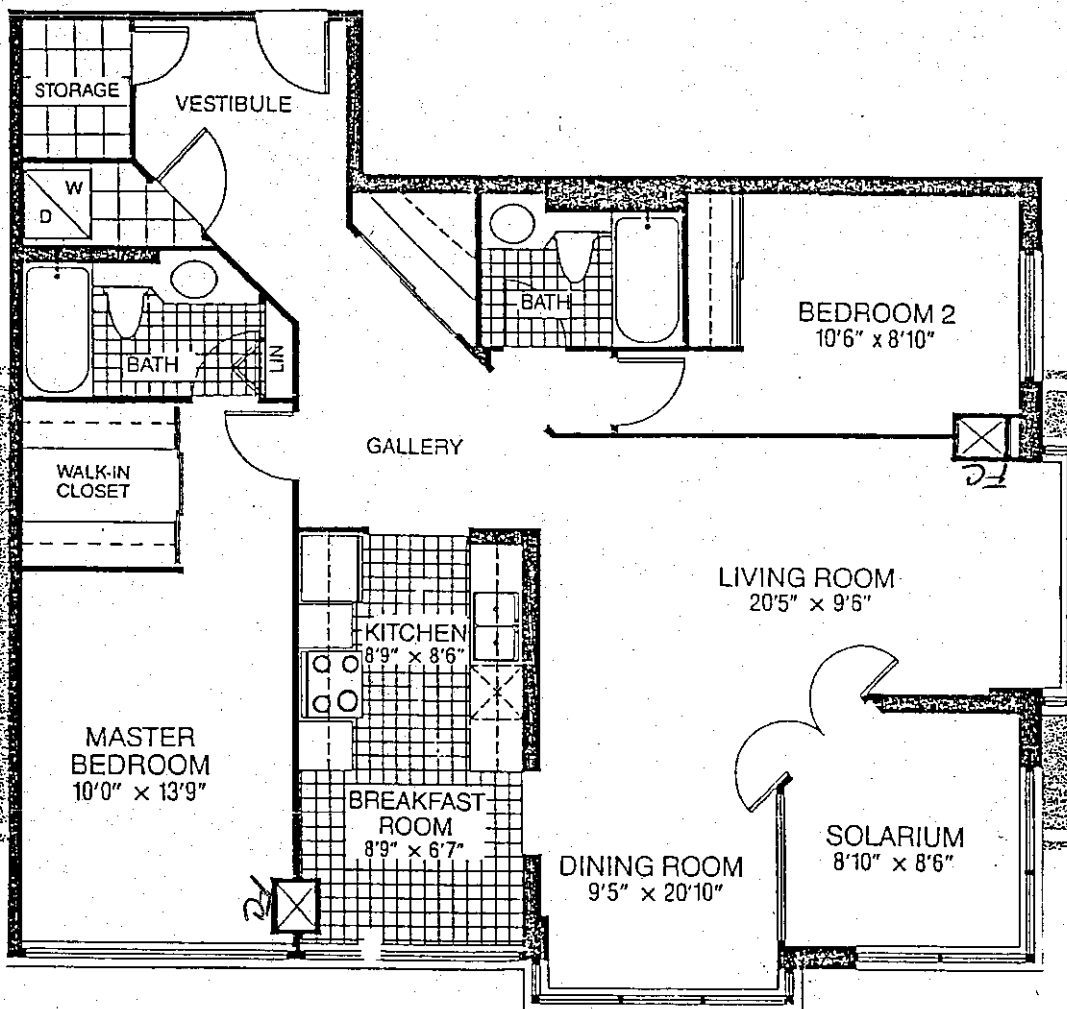

The LAUREN Units ending in 05
1264 SQ FT
2 BEDROOMS

2B
SUITE 05