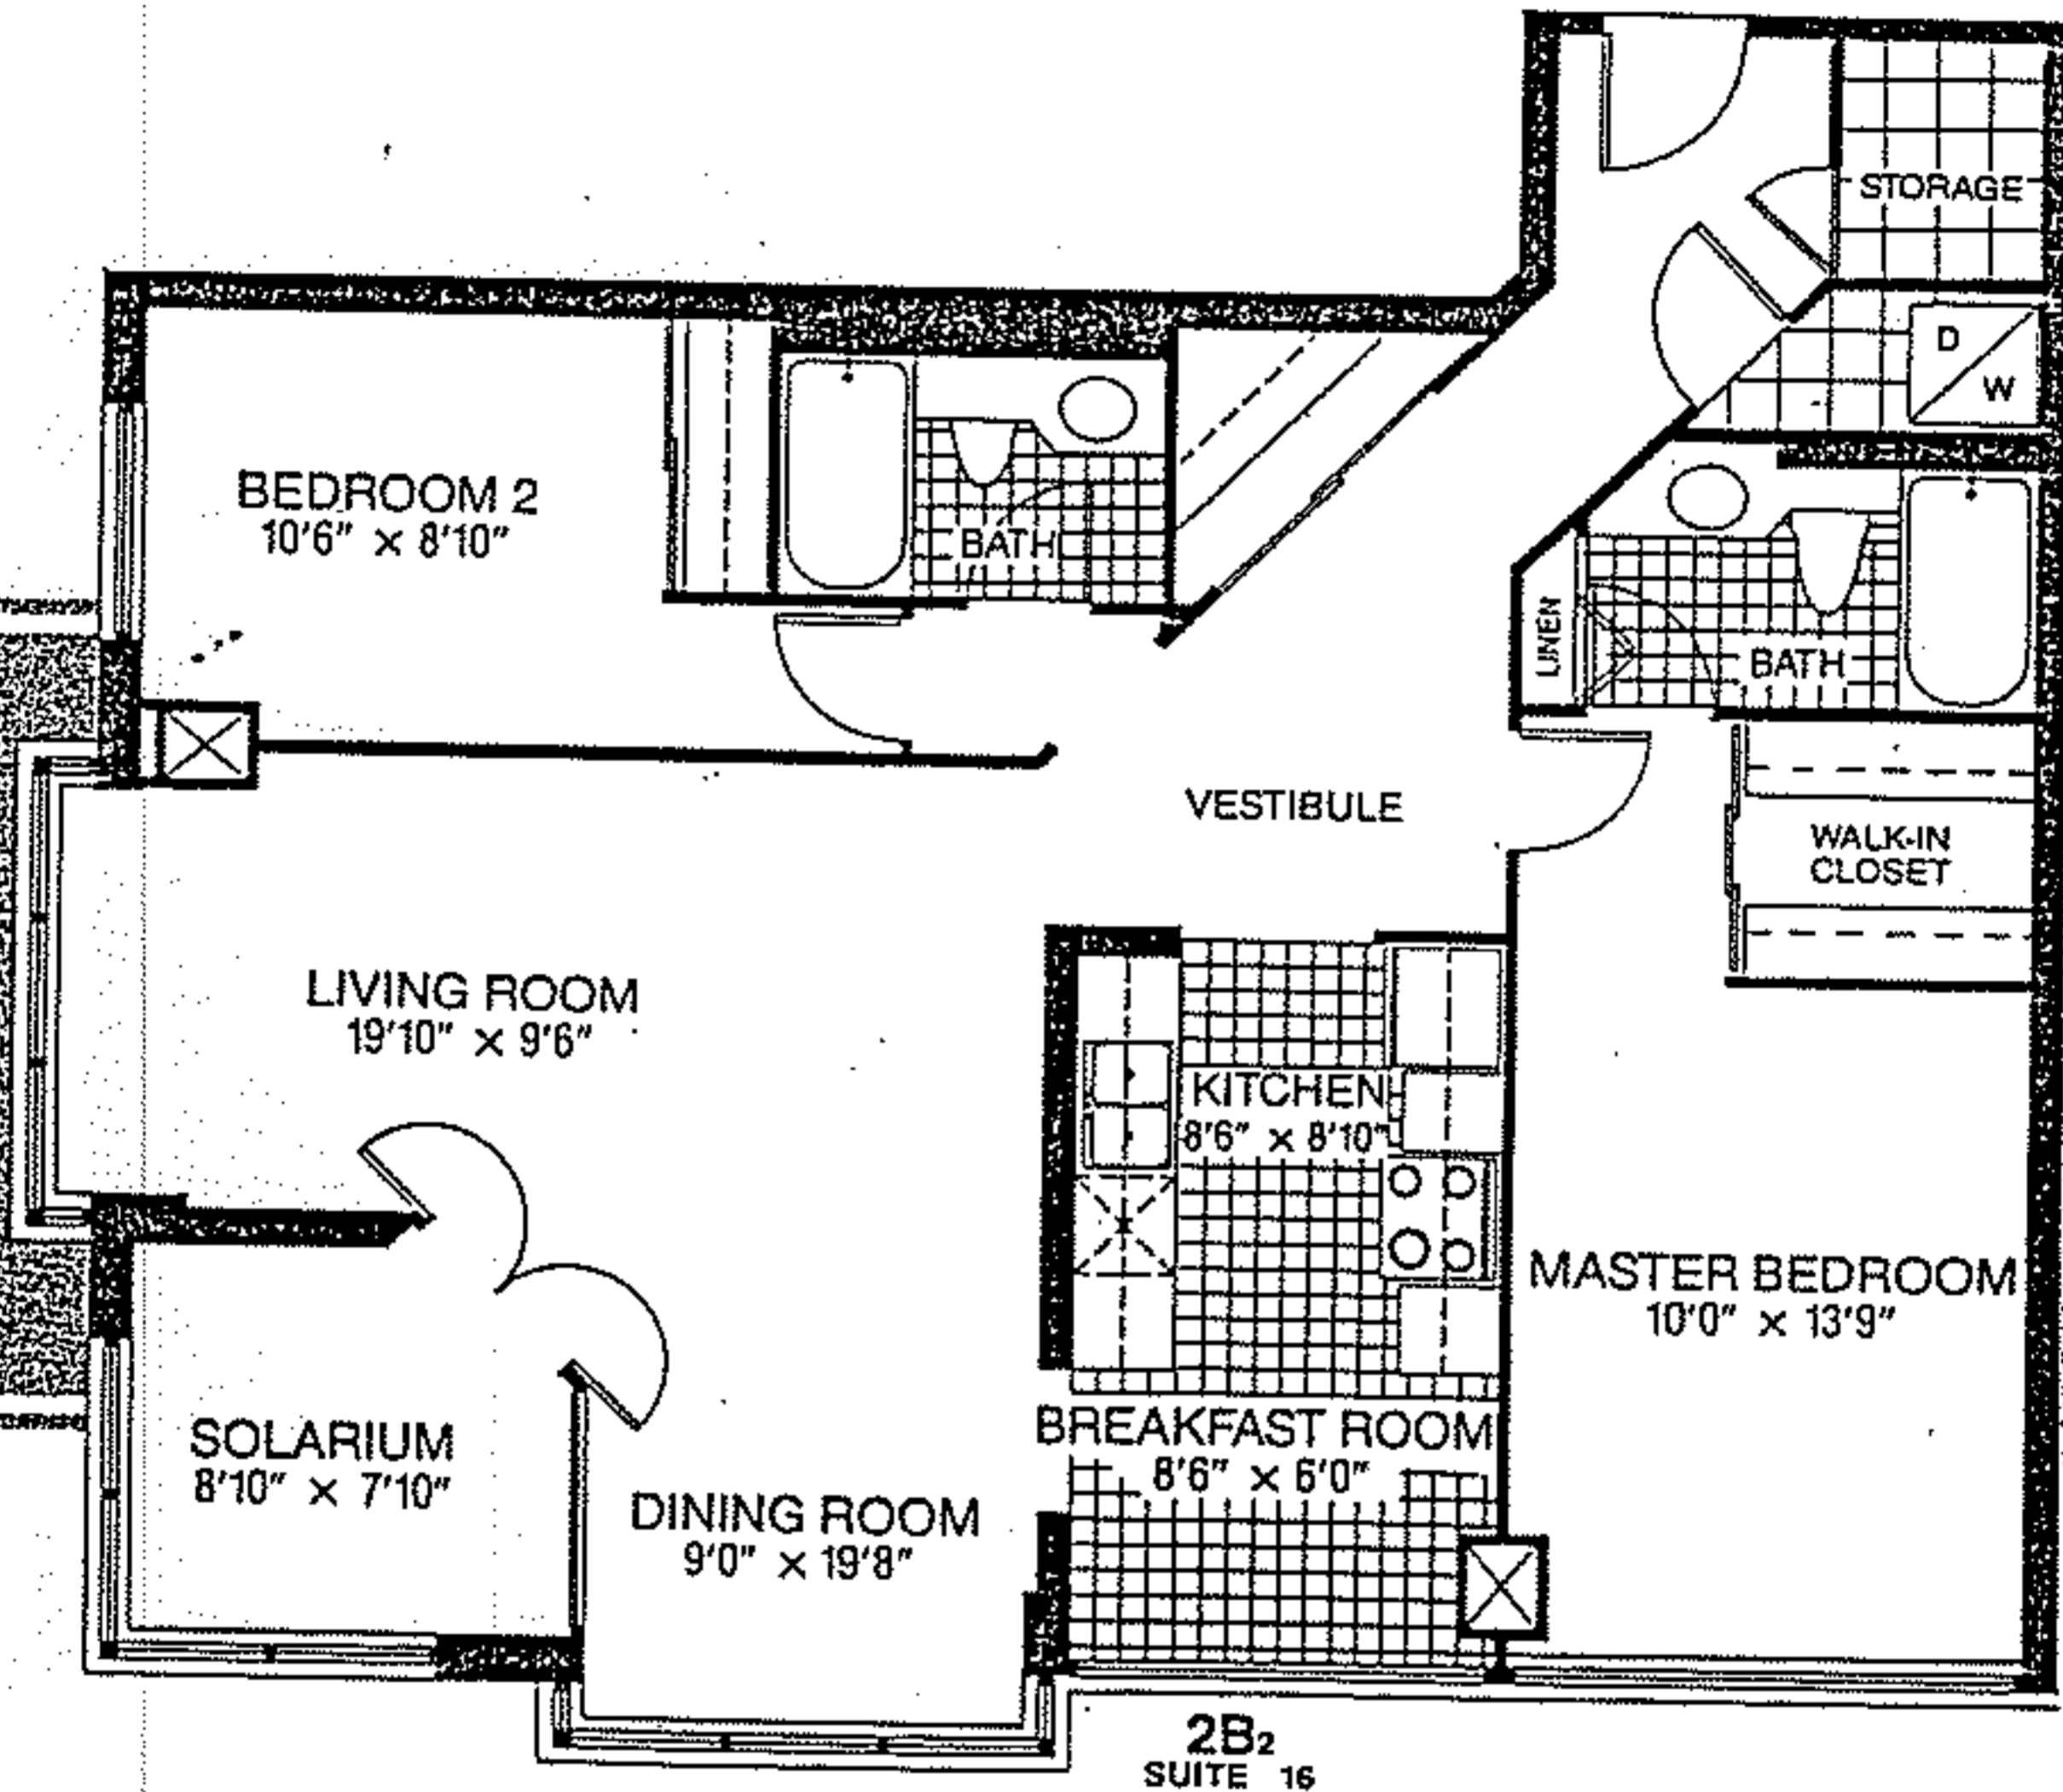

The LUNG

16

2 BEDROOMS

1235 SQ. FT.

VOGUE
CONDOMINIUMS

Dimensions and floor plan are subject to change without notice.